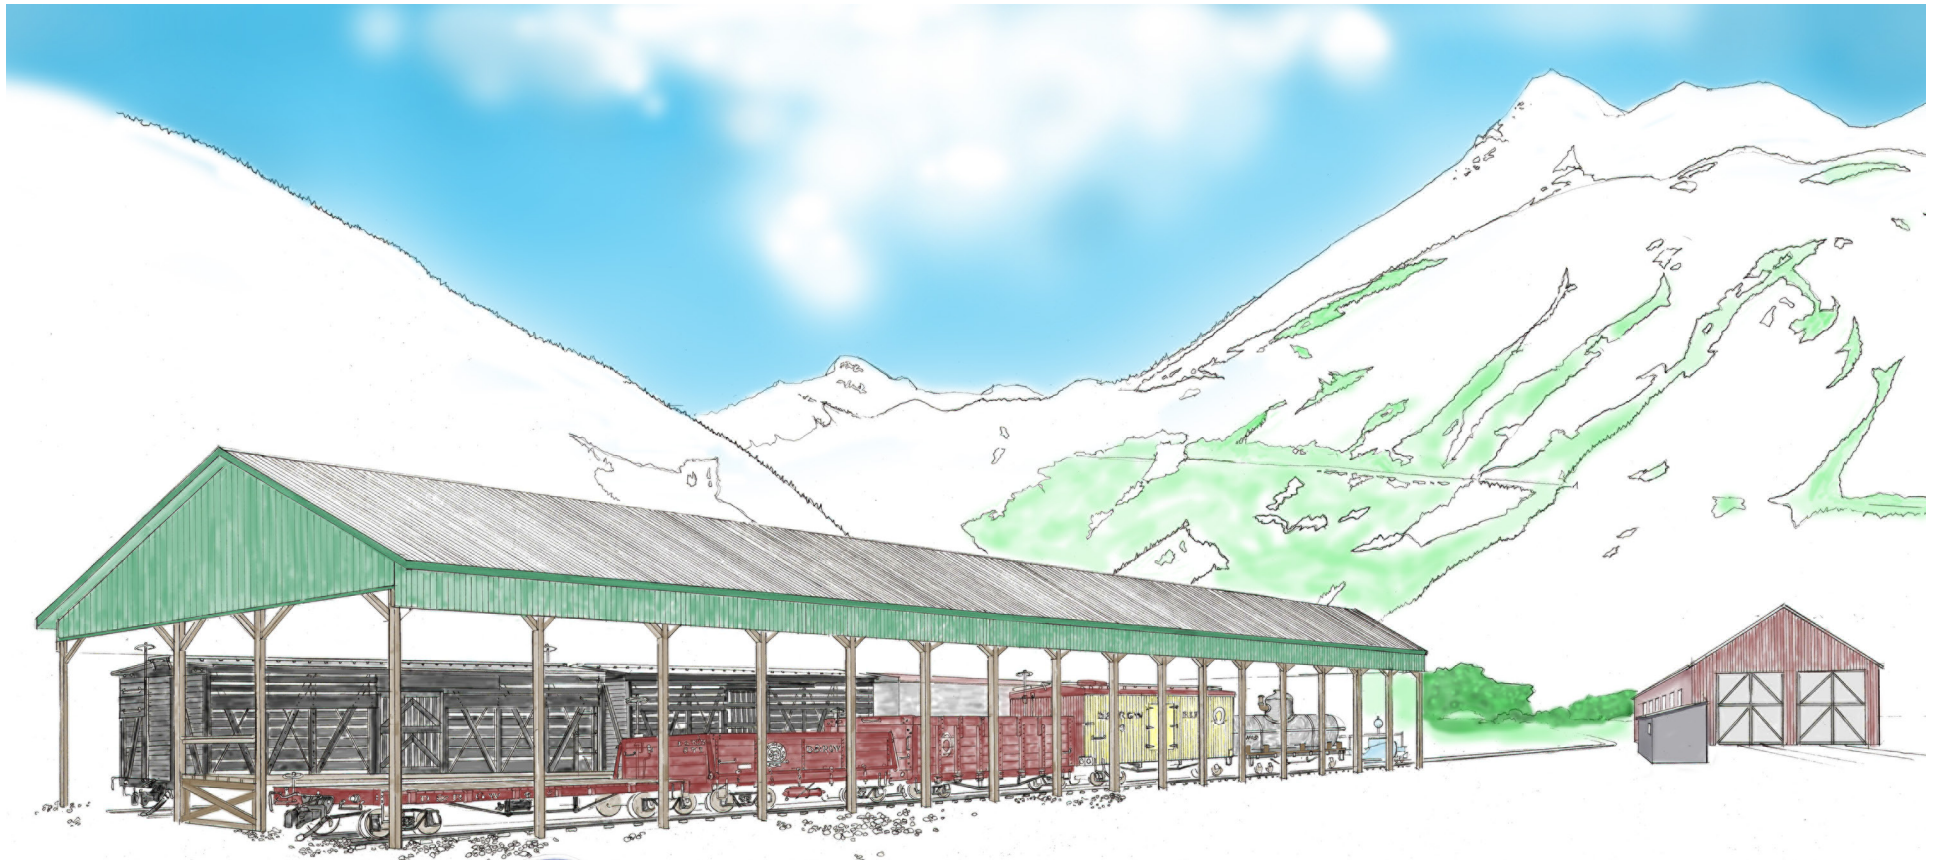

# DURANGO RAILROAD HISTORICAL SOCIETY

Preliminary Study

Drawing prepared for the Durango  
Railroad Historical society

For Railroad Park Silverton Colorado

**Proposed railcar shed for twelve railcars in Silverton, Colorado.**

Silverton Northern engine house and oil shed in background.